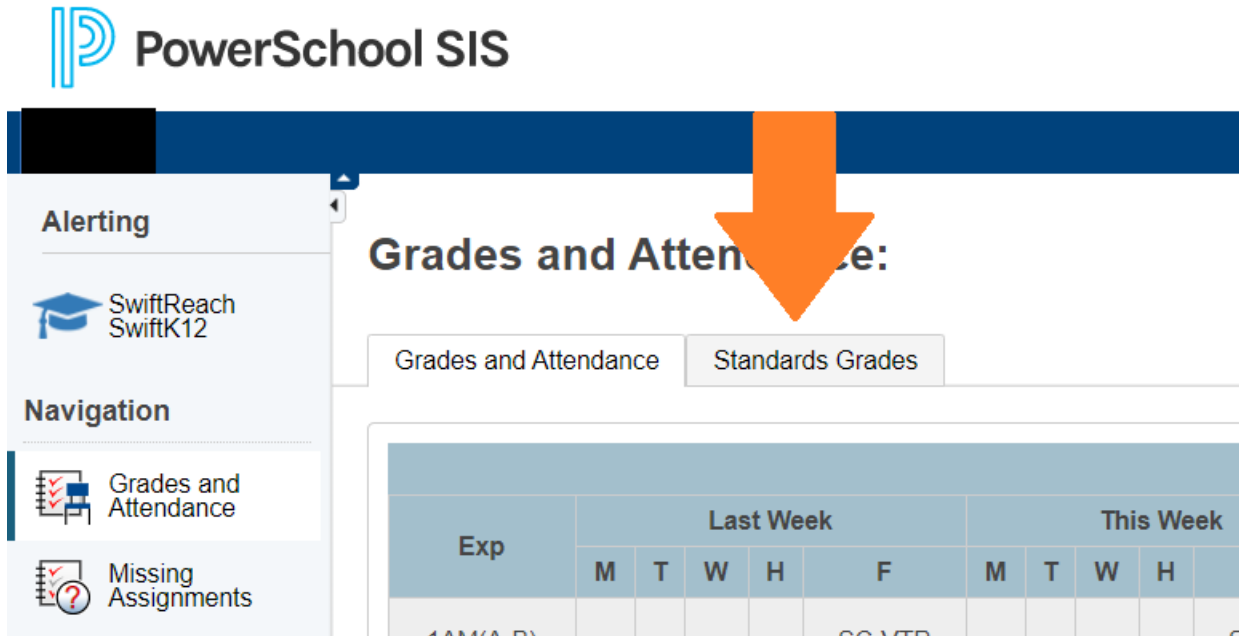

# How to View Your 21-22 Class Schedule in PowerSchool.

- 1 Sign into PowerSchool from a laptop/desktop computer.
2. Click on Standards Grades

3. Change the Term to 21-22.

Classes for the 21-22 Term will display.